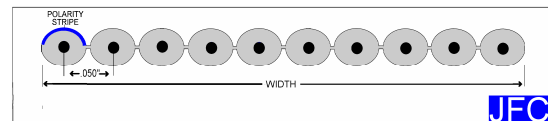

DESCRIPTION: JAGUAR FLAT CABLE IS MADE IN 3 CONFIGURATIONS: THE **JFC SERIES** IS A MONOLITHIC EXTRUSION PRODUCT WHERE THE CONDUCTORS ARE EXTRUDED PARALLEL TO EACH OTHER USING GRAY PVC INSULATION. A LEADING EDGE STRIPE INDICATES POLARITY. THE **JFCR SERIES** IS MADE BY THERMALLY BONDING INDIVIDUAL COLOR CODED CONDUCTORS IN A PARALLEL PLANE OR ONTO A PVC SUBSTRATE. COLOR CODING IS ACCOMPLISHED USING THE 10 STANDARD RETMA (EIA) COLORS AND REPEATING THEM IN ORDER AS NECESSARY. THE **JFCS SERIES** LISTS A FLAT GRAY CABLE WITH AN OVERALL ALUMINUM/MYLAR SHIELD AND JACKET. ALL 3 ITEMS HAVE .050" CENTERS FOR DISPLACEMENT TERMINATION.*

SPECIFICATION: UL, VW1.[†]

CONDUCTORS: #28 AWG 7/36 TINNED COPPER.

INSULATION: PVC.

TEMPERATURE RATING: 105°C.

VOLTAGE RATING: 300 VOLTS R.M.S.

ORDERING INFORMATION: SPECIFY JAGUAR CATALOG NO.

CATALOG NO.	CATALOG NO.	CATALOG NO.	NO. OF	WIDTH - JFC/JFCR		WIDTH - JFCS	
JAGUAR JFC	JAGUAR JFCR	JAGUAR JFCS	COND.	inches	(mm)	inches	(mm)
JFC-9	JFCR-9	JFCS-9	9	.450	11,43	.520	13,21
JFC-10	JFCR-10	JFCS-10	10	.500	12,70	.570	14,48
JFC-14	JFCR-14	JFCS-14	14	.700	17,78	.770	19,56
JFC-15	JFCR-15	JFCS-15	15	.750	19,05	.820	20,83
JFC-16	JFCR-16	JFCS-16	16	.800	20,32	.870	22,10
JFC-20	JFCR-20	JFCS-20	20	1.00	25,40	1.07	27,18
JFC-24	JFCR-24	JFCS-24	24	1.20	30,48	1.27	32,26
JFC-25	JFCR-25	JFCS-25	25	1.25	31,75	1.32	33,53
JFC-26	JFCR-26	JFCS-26	26	1.30	33,02	1.37	34,80
JFC-34	JFCR-34	JFCS-34	34	1.70	43,18	1.77	44,96
JFC-37	JFCR-37	JFCS-37	37	1.85	46,99	1.95	49,53
JFC-40	JFCR-40	JFCS-40	40	2.00	50,80	2.07	52,58
JFC-50	JFCR-50	JFCS-50	50	2.50	63,50	2.57	65,28
JFC-60	JFCR-60	JFCS-60	60	3.00	76,20	3.07	77,98
JFC-64	JFCR-64	JFCS-64	64	3.20	81,28	3.30	83,82