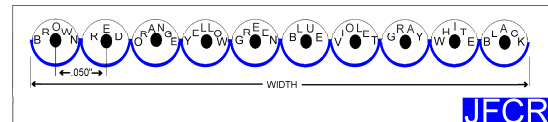

DESCRIPTION: JAGUAR FLAT CABLE IS MADE IN 3 CONFIGURATIONS: THE **JFC SERIES** IS A MONOLITHIC EXTRUSION PRODUCT WHERE THE CONDUCTORS ARE EXTRUDED PARALLEL TO EACH OTHER USING GRAY PVC INSULATION. A LEADING EDGE STRIPE INDICATES POLARITY. THE **JFCR SERIES** IS MADE BY THERMALLY BONDING INDIVIDUAL COLOR CODED CONDUCTORS IN A PARALLEL PLANE OR ONTO A PVC SUBSTRATE. COLOR CODING IS ACCOMPLISHED USING THE 10 STANDARD RETMA (EIA) COLORS AND REPEATING THEM IN ORDER AS NECESSARY. THE **JFCS SERIES** LISTS A FLAT GRAY CABLE WITH AN OVERALL ALUMINUM/MYLAR SHIELD AND JACKET. ALL 3 ITEMS HAVE .050" CENTERS FOR DISPLACEMENT TERMINATION.*

SPECIFICATION: UL, VW1.[†]

CONDUCTORS: #28 AWG 7/36 TINNED COPPER.

INSULATION: PVC.

TEMPERATURE RATING: 105°C.

VOLTAGE RATING: 300 VOLTS R.M.S.

ORDERING INFORMATION: SPECIFY JAGUAR CATALOG NO.

CATALOG NO.	CATALOG NO.	CATALOG NO.	NO. OF	WIDTH - JFC/JFCR		WIDTH - JFCS	
JAGUAR JFC	JAGUAR JFCR	JAGUAR JFCS	COND.	inches	(mm)	inches	(mm)
JFC-9	JFCR-9	JFCS-9	9	.450	11,43	.520	13,21
JFC-10	JFCR-10	JFCS-10	10	.500	12,70	.570	14,48
JFC-14	JFCR-14	JFCS-14	14	.700	17,78	.770	19,56
JFC-15	JFCR-15	JFCS-15	15	.750	19,05	.820	20,83
JFC-16	JFCR-16	JFCS-16	16	.800	20,32	.870	22,10
JFC-20	JFCR-20	JFCS-20	20	1.00	25,40	1.07	27,18
JFC-24	JFCR-24	JFCS-24	24	1.20	30,48	1.27	32,26
JFC-25	JFCR-25	JFCS-25	25	1.25	31,75	1.32	33,53
JFC-26	JFCR-26	JFCS-26	26	1.30	33,02	1.37	34,80
JFC-34	JFCR-34	JFCS-34	34	1.70	43,18	1.77	44,96
JFC-37	JFCR-37	JFCS-37	37	1.85	46,99	1.95	49,53
JFC-40	JFCR-40	JFCS-40	40	2.00	50,80	2.07	52,58
JFC-50	JFCR-50	JFCS-50	50	2.50	63,50	2.57	65,28
JFC-60	JFCR-60	JFCS-60	60	3.00	76,20	3.07	77,98
JFC-64	JFCR-64	JFCS-64	64	3.20	81,28	3.30	83,82