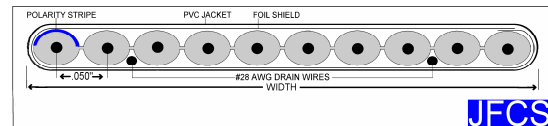

DESCRIPTION: JAGUAR FLAT CABLE IS MADE IN 3 CONFIGURATIONS: THE **JFC SERIES** IS A MONOLITHIC EXTRUSION PRODUCT WHERE THE CONDUCTORS ARE EXTRUDED PARALLEL TO EACH OTHER USING GRAY PVC INSULATION. A LEADING EDGE STRIPE INDICATES POLARITY. THE **JFCR SERIES** IS MADE BY THERMALLY BONDING INDIVIDUAL COLOR CODED CONDUCTORS IN A PARALLEL PLANE OR ONTO A PVC SUBSTRATE. COLOR CODING IS ACCOMPLISHED USING THE 10 STANDARD RETMA (EIA) COLORS AND REPEATING THEM IN ORDER AS NECESSARY. THE **JFCS SERIES** LISTS A FLAT GRAY CABLE WITH AN OVERALL ALUMINUM/MYLAR SHIELD AND JACKET. ALL 3 ITEMS HAVE .050" CENTERS FOR DISPLACEMENT TERMINATION.*

SPECIFICATION: UL, VW1.[†]

CONDUCTORS: #28 AWG 7/36 TINNED COPPER.

INSULATION: PVC.

TEMPERATURE RATING: 105°C.

VOLTAGE RATING: 300 VOLTS R.M.S.

ORDERING INFORMATION: SPECIFY JAGUAR CATALOG NO.

CATALOG NO.	CATALOG NO.	CATALOG NO.	NO. OF	WIDTH - JFC/JFCR		WIDTH - JFCS	
JAGUAR JFC	JAGUAR JFCR	JAGUAR JFCS	COND.	inches	(mm)	inches	(mm)
JFC-9	JFCR-9	JFCS-9	9	.450	11,43	.520	13,21
JFC-10	JFCR-10	JFCS-10	10	.500	12,70	.570	14,48
JFC-14	JFCR-14	JFCS-14	14	.700	17,78	.770	19,56
JFC-15	JFCR-15	JFCS-15	15	.750	19,05	.820	20,83
JFC-16	JFCR-16	JFCS-16	16	.800	20,32	.870	22,10
JFC-20	JFCR-20	JFCS-20	20	1.00	25,40	1.07	27,18
JFC-24	JFCR-24	JFCS-24	24	1.20	30,48	1.27	32,26
JFC-25	JFCR-25	JFCS-25	25	1.25	31,75	1.32	33,53
JFC-26	JFCR-26	JFCS-26	26	1.30	33,02	1.37	34,80
JFC-34	JFCR-34	JFCS-34	34	1.70	43,18	1.77	44,96
JFC-37	JFCR-37	JFCS-37	37	1.85	46,99	1.95	49,53
JFC-40	JFCR-40	JFCS-40	40	2.00	50,80	2.07	52,58
JFC-50	JFCR-50	JFCS-50	50	2.50	63,50	2.57	65,28
JFC-60	JFCR-60	JFCS-60	60	3.00	76,20	3.07	77,98
JFC-64	JFCR-64	JFCS-64	64	3.20	81,28	3.30	83,82